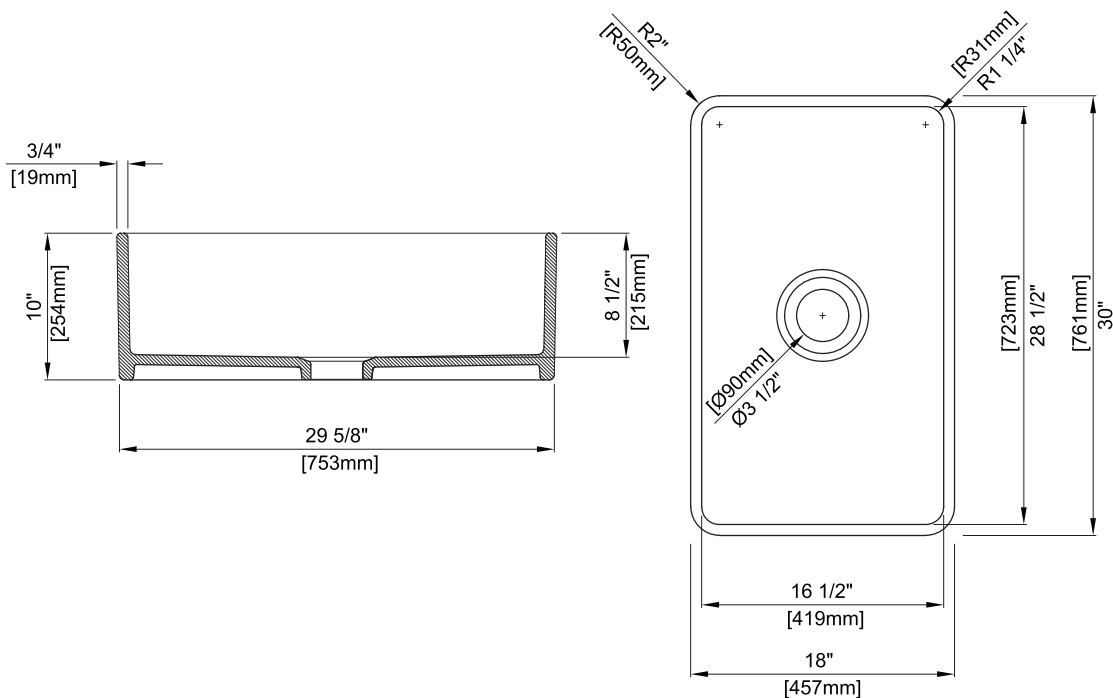

COMPLIANCE CERTIFICATIONS

- Meet or Exceeds ASME A112.19.2 / CSA B45.1

CRITICAL DIMENSIONS

(DO NOT SCALE)

NOTES: Refer to installation instructions supplied with kitchen sink for undermount, countertop or above counter custom installations.

Due to the fireclay process, dimensions may vary. Please use the actual sink that you will be installing in order to determine the cutout dimensions for your countertop.